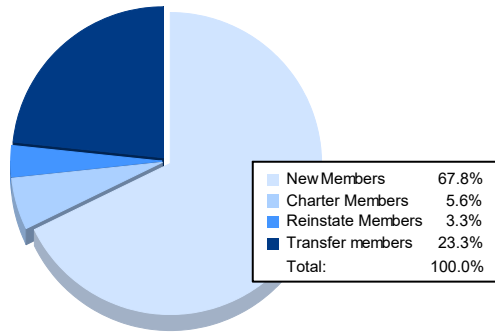

Year	New Clubs	Dropped Clubs	Gain/ Loss Clubs	New Members	Charter Members	Reinstate Members	Transfer Members	Total Member Added	Total Members Dropped	Gain/ Loss Members
2016-2017	2	1	1	131	48	9	9	197	184	13
2017-2018	0	2	-2	133	4	2	10	149	209	-60
2018-2019	1	0	1	145	26	8	11	190	204	-14
2019-2020	0	0	0	113	3	4	31	151	203	-52
2020-2021	0	2	-2	61	5	3	21	90	179	-89
<b>Average</b>	<b>1</b>	<b>1</b>	<b>0</b>	<b>117</b>	<b>17</b>	<b>5</b>	<b>16</b>	<b>155</b>	<b>196</b>	<b>-40</b>

### Membership Composition June 2021 Cumulative