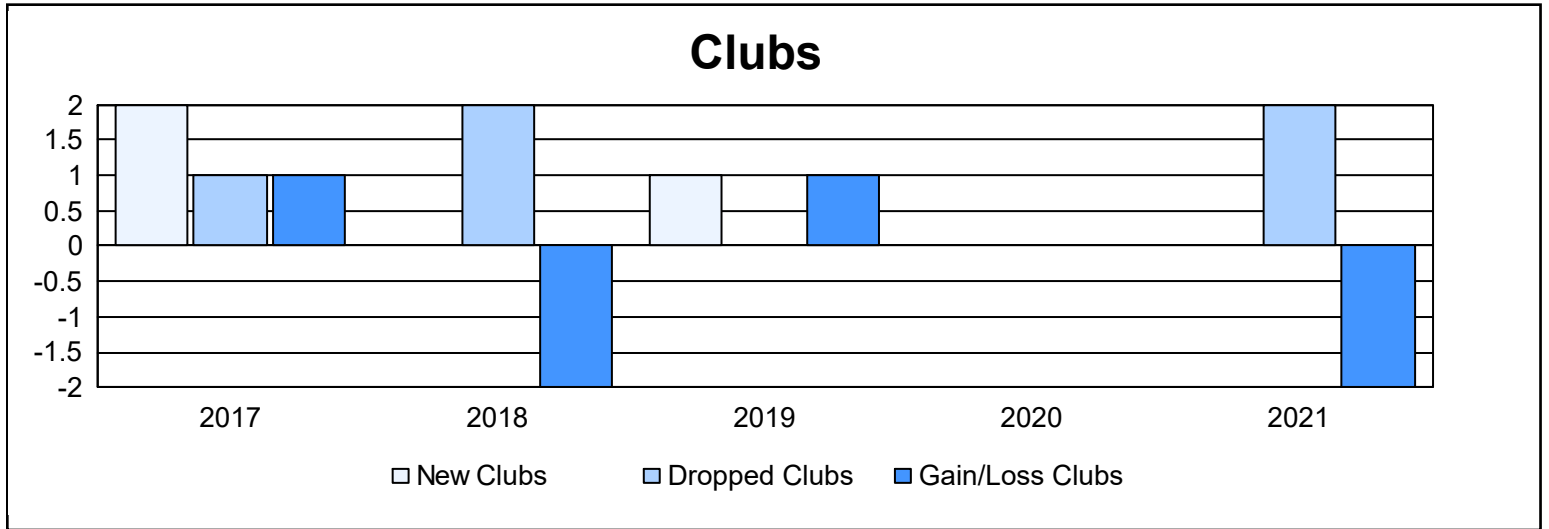

Year	New Clubs	Dropped Clubs	Gain/ Loss Clubs	New Members	Charter Members	Reinstate Members	Transfer Members	Total Member Added	Total Members Dropped	Gain/ Loss Members
2016-2017	2	1	1	131	48	9	9	197	184	13
2017-2018	0	2	-2	133	4	2	10	149	209	-60
2018-2019	1	0	1	145	26	8	11	190	204	-14
2019-2020	0	0	0	113	3	4	31	151	203	-52
2020-2021	0	2	-2	61	5	3	21	90	179	-89
<b>Average</b>	<b>1</b>	<b>1</b>	<b>0</b>	<b>117</b>	<b>17</b>	<b>5</b>	<b>16</b>	<b>155</b>	<b>196</b>	<b>-40</b>

### Membership Composition June 2021 Cumulative