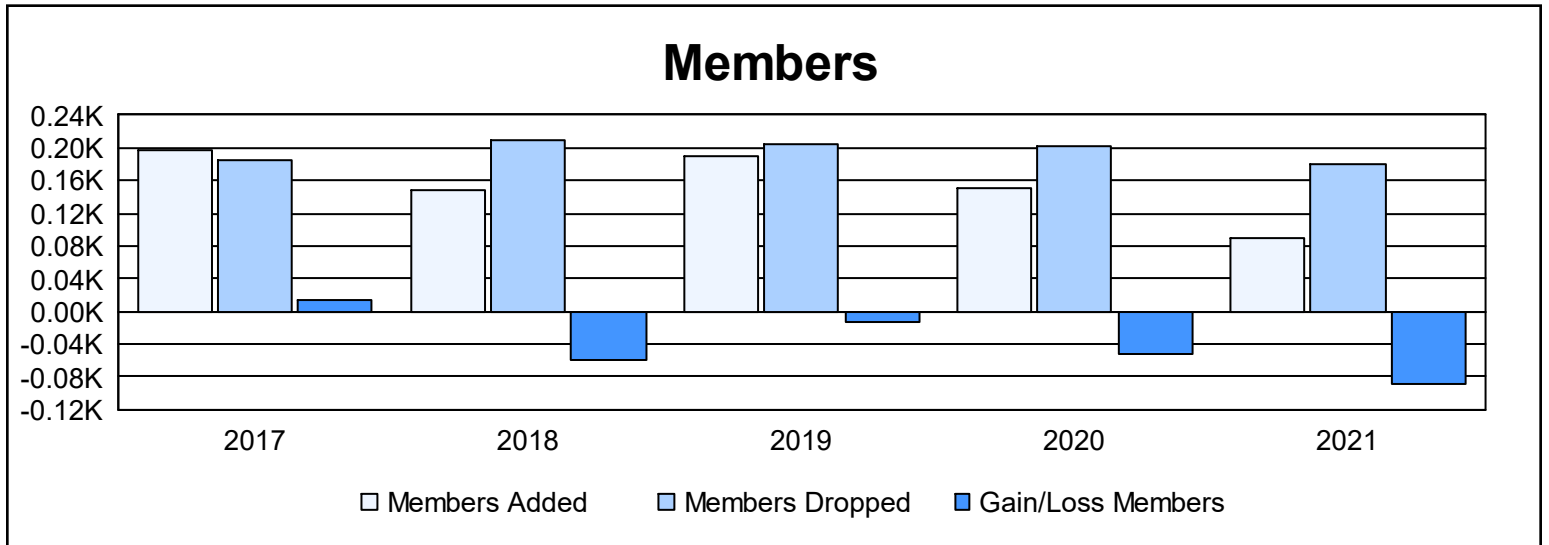

Year	New Clubs	Dropped Clubs	Gain/ Loss Clubs	New Members	Charter Members	Reinstate Members	Transfer Members	Total Member Added	Total Members Dropped	Gain/ Loss Members
2016-2017	2	1	1	131	48	9	9	197	184	13
2017-2018	0	2	-2	133	4	2	10	149	209	-60
2018-2019	1	0	1	145	26	8	11	190	204	-14
2019-2020	0	0	0	113	3	4	31	151	203	-52
2020-2021	0	2	-2	61	5	3	21	90	179	-89
<b>Average</b>	<b>1</b>	<b>1</b>	<b>0</b>	<b>117</b>	<b>17</b>	<b>5</b>	<b>16</b>	<b>155</b>	<b>196</b>	<b>-40</b>

### Membership Composition June 2021 Cumulative